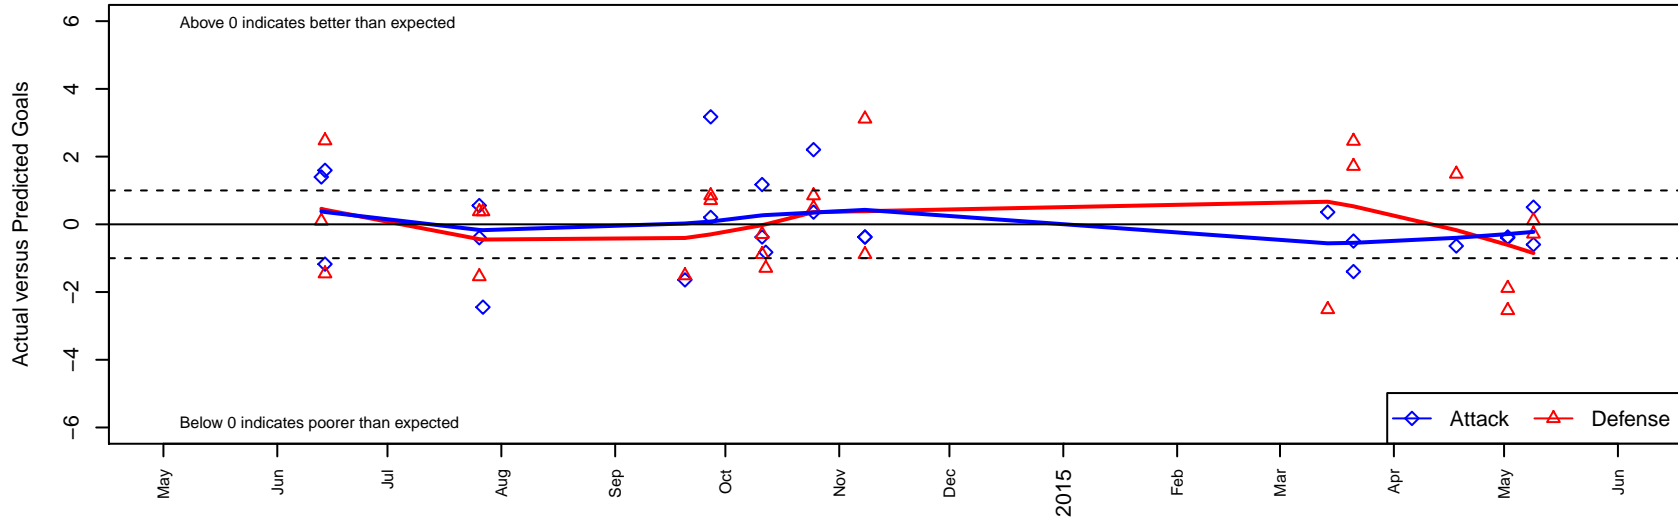

# FC Spokane Black G03

FC Spokane  
 Spokane, WA  
 G03 total strength=118  
 attack=0.13 defense=0.07  
 fall league = PSPL-Inl Dev Div 1 U11  
 spr league = Spr PSPL-Inland Div 1 U11  
 notes= Thompson 2014

**FC Spokane Black G03**  
 Dots are actual minus expected GF (blue circles) and GA (red triangles).  
 Blue line is smoothed change in attack strength. Red is smoothed change in defense strength.

**attack and defense variance (black dot)  
relative to other teams  
and top 10 in region**