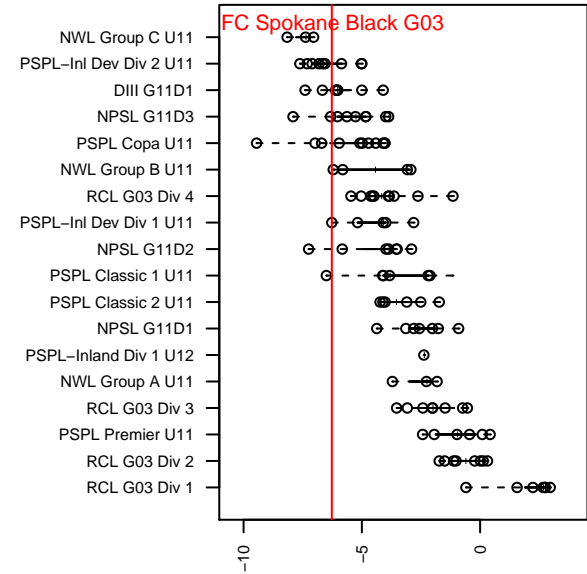

**attack and defense rating
relative to others at age
and all opponents in last 13 months**